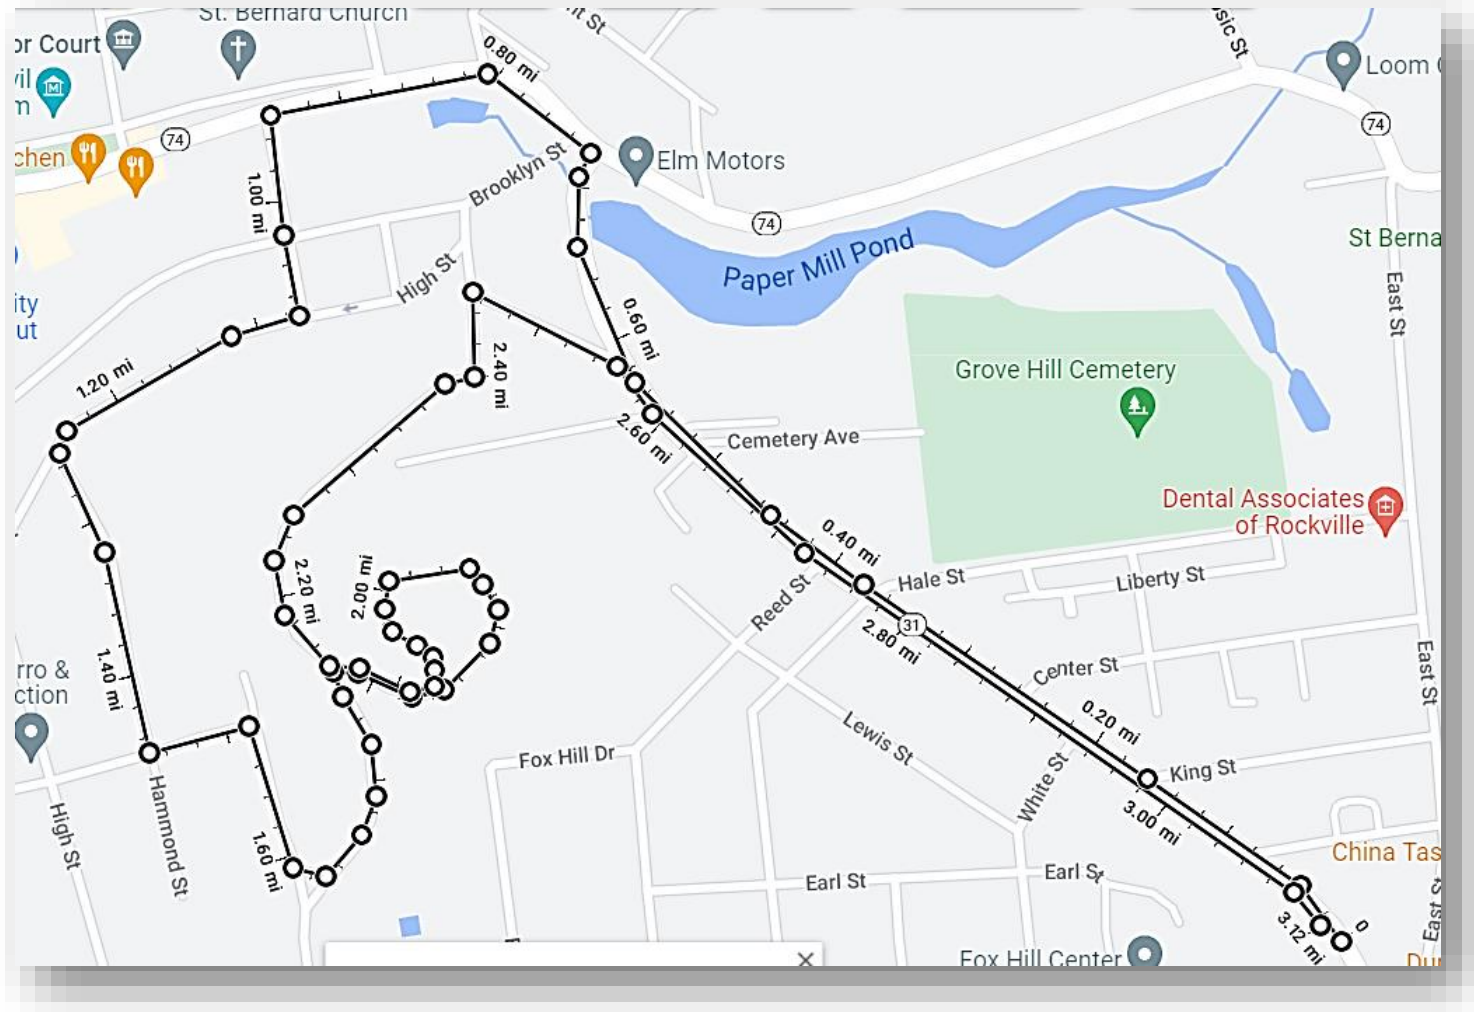

Good Friday Walk - April 15, 2022

Start/finish -Rockville United Methodist Church at 142 Grove Street, Vernon, CT

Runners start at 8:45, walkers at 9:00 am

For more information: Bryan.Flint@Cornerstone-Cares.org (860) 670-0587

1	From Rockville United Methodist Church (RUMC) – Rockville United Methodist Church at 142 Grove Street, Vernon, CT LEFT/NORTH on Grove Street toward downtown Rockville.
2	At intersection of Grove Street and East Main Street/Rte. 74, take LEFT on East Main Street <i>(Cornerstone Shelter will be on right side, a short way down)</i>
3	Across from St. Bernard Church, take LEFT onto Court Street.
4	Cross Brooklyn Street – <i>(crossing guard needed)</i> (steep hill)
5	Go to High Street, take RIGHT on High Street
6	Go LEFT on High Street
7	Go LEFT on Mclean Street (steep hill)
8	Go RIGHT on Thompson Street (steep hill)
9	Go LEFT on Tower Road
10	Go RIGHT on Summit Road, go counterclockwise around Fox Hill Memorial Tower
11	- BREAK STATION - drinks and snacks -
12	Go back down Summit Road
13	Turn RIGHT on Tower Road
14	Go LEFT on Cedar Street
15	Turn RIGHT on Laurel Street
16	Turn RIGHT on Grove Street to return to RUMC